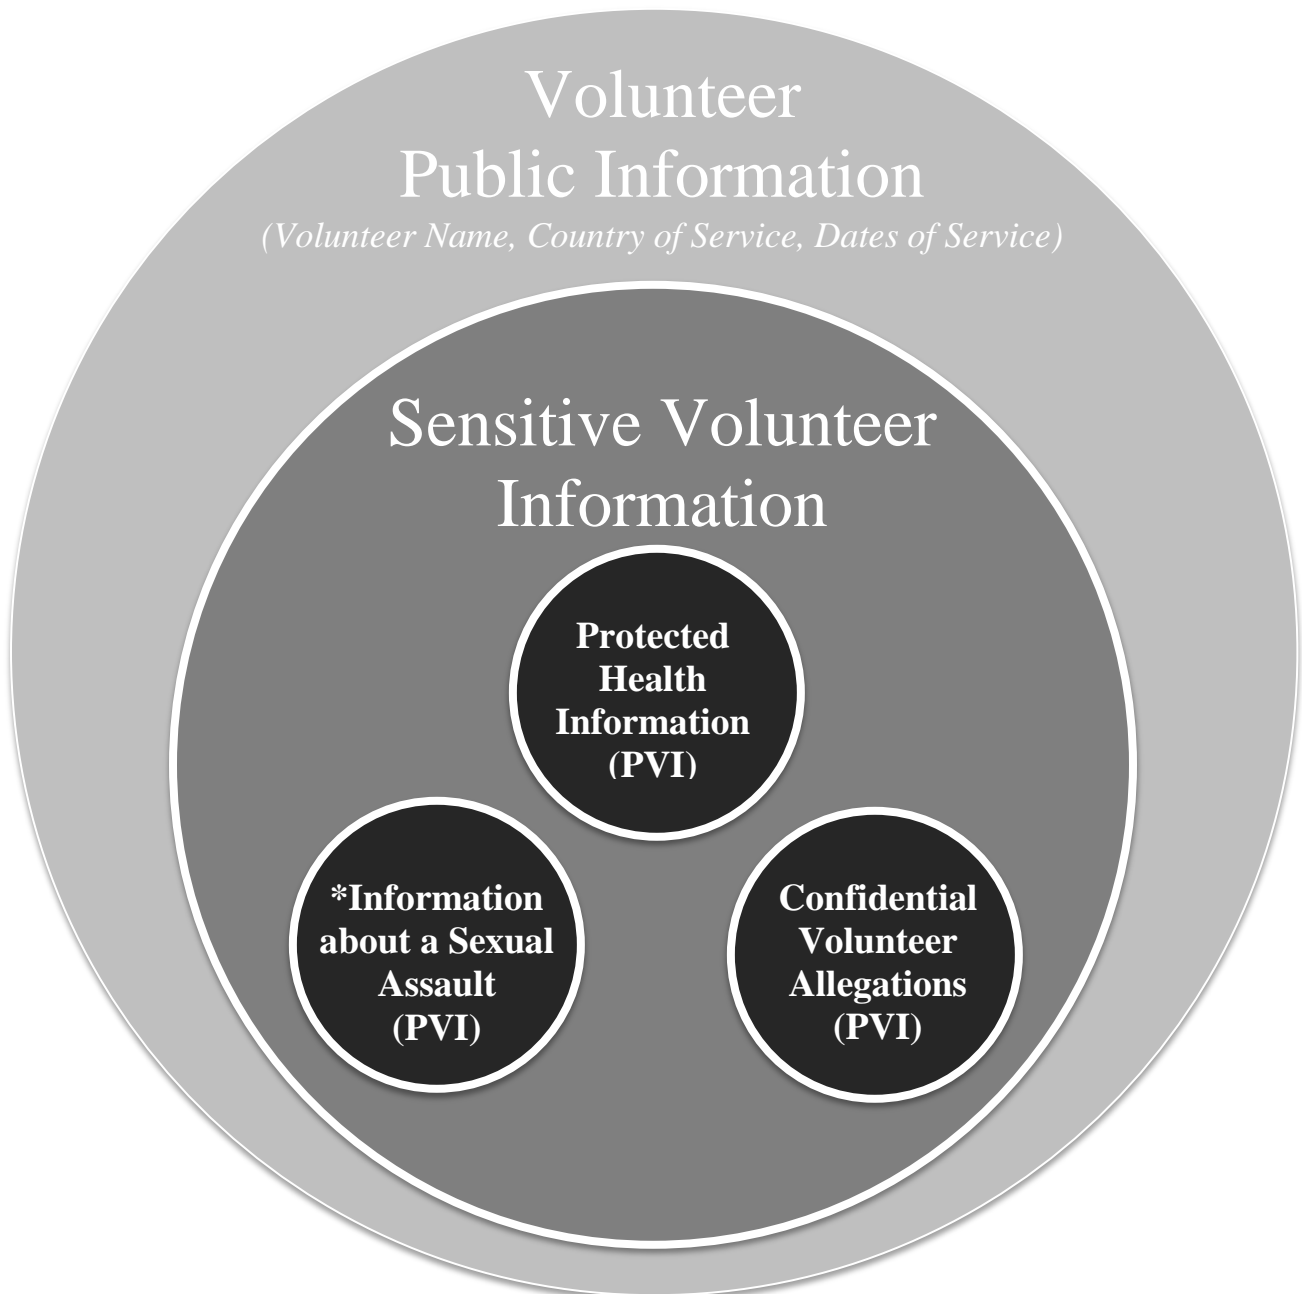

Diagram of Peace Corps Confidentiality Structure

Volunteer Public Information – publicly available

Volunteer Sensitive Information – “need-to-know”

Protected Volunteer Information – “specific need-to-know”

***Covered by MS 243 Responding to Sexual Assault**